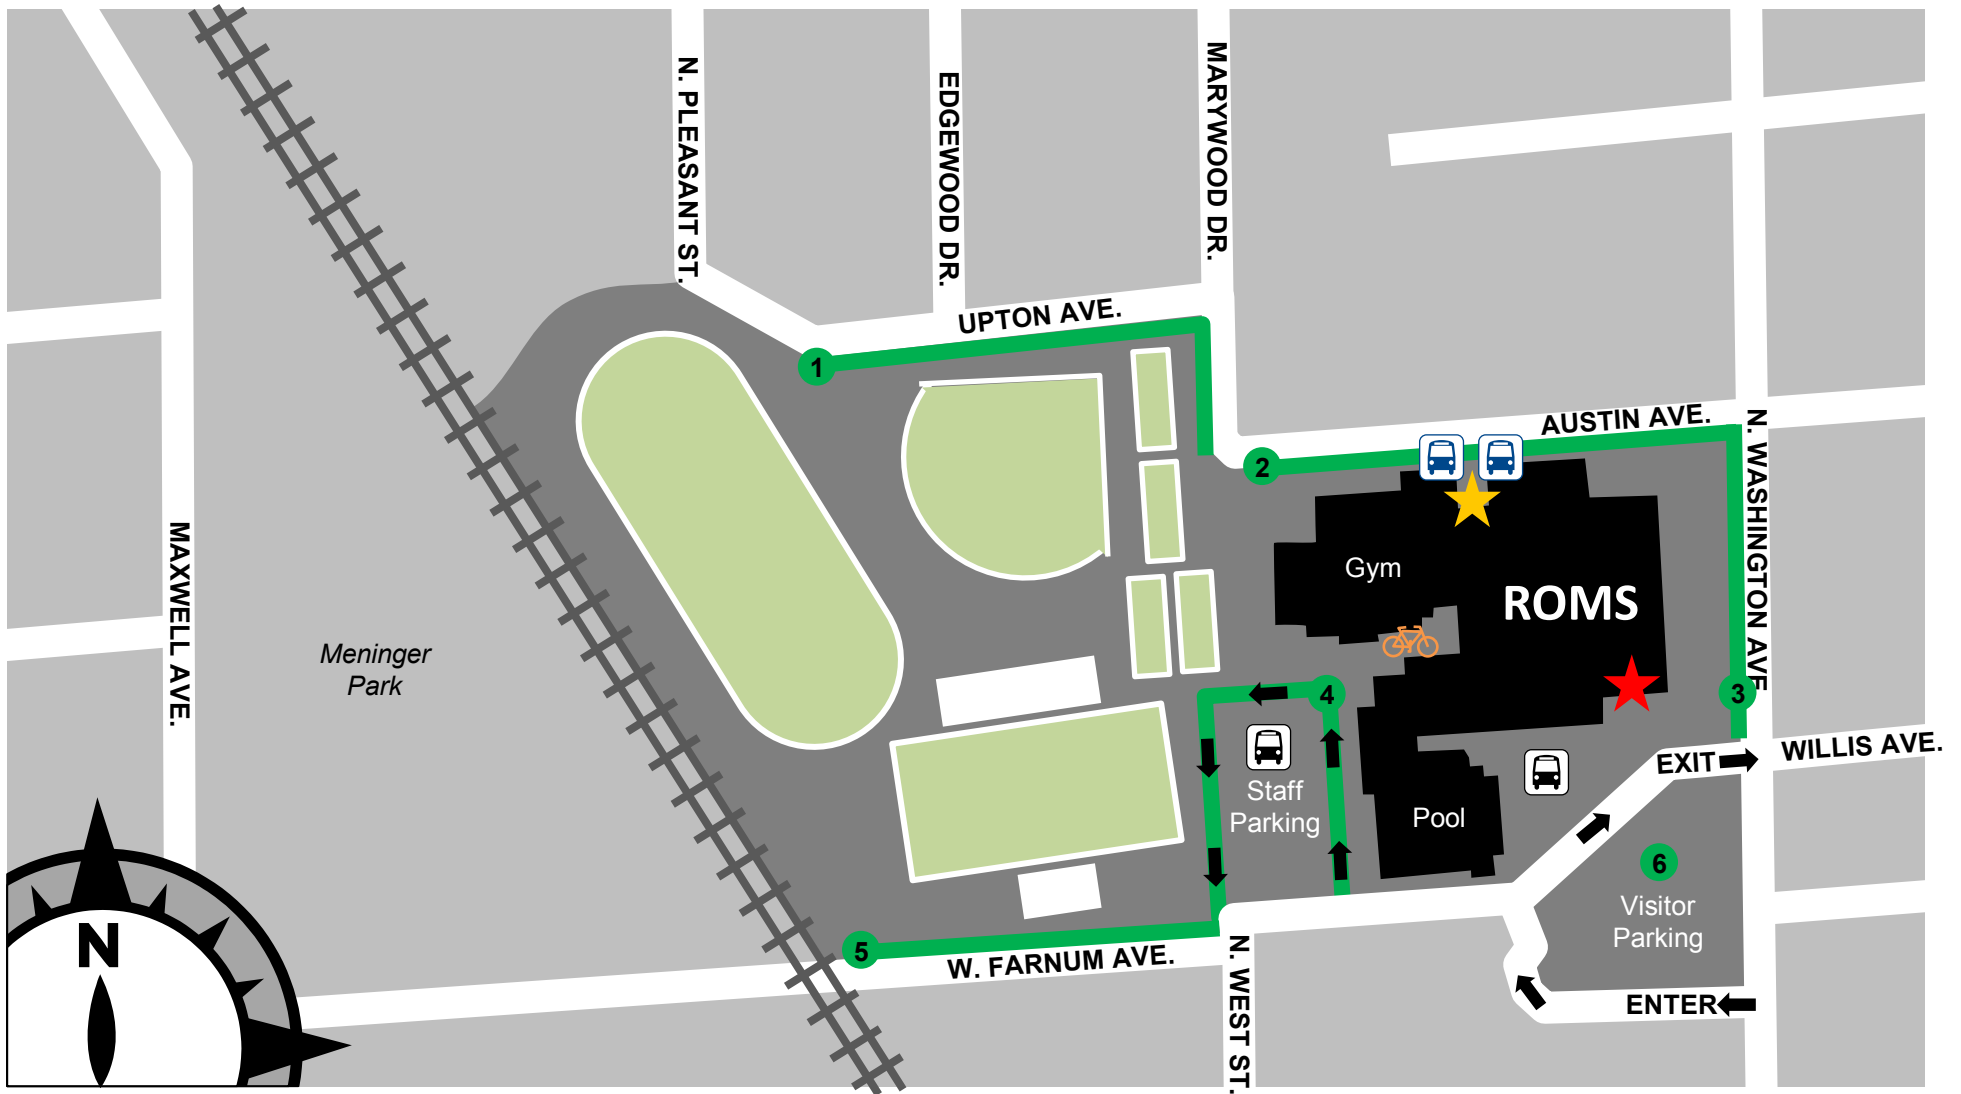

ROYAL OAK MIDDLE SCHOOL (ROMS) DROP-OFF/PICK-UP ZONES

The following locations have been designated for student drop-off/pick-up:

1. South side of Upton Ave. to west side of Marywood Dr.
2. South side of Austin Ave.
3. West side of Washington Ave. in front of the school
4. Staff parking lot (students exit vehicles on sidewalks, not parking lot side)
5. North side of W. Farnum Ave. from N. West Street to CN Railroad
6. Visitor parking lot (drop-off/pick-up only when vehicle is parked in a designated parking spot)