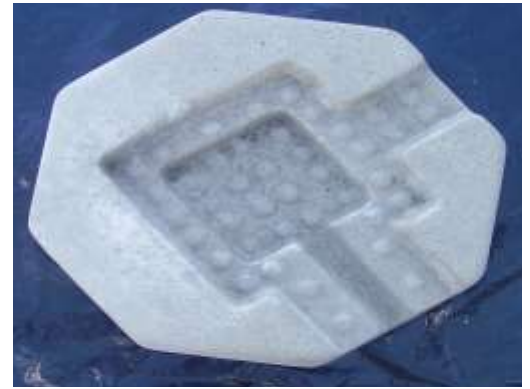

**Concrete Bench Ends**  
(set of 2 includes hardware)  
\$60.00

**Picnic Table**  
8 ft. = \$250.00

**Picnic Table Ends**  
\$110.00

To order call the Masonry Program at (814) 472-6490 (Ext. 360)

**Beveled Pier Caps**  
14" x 14" \$7.00  
18" x 18" \$10.00