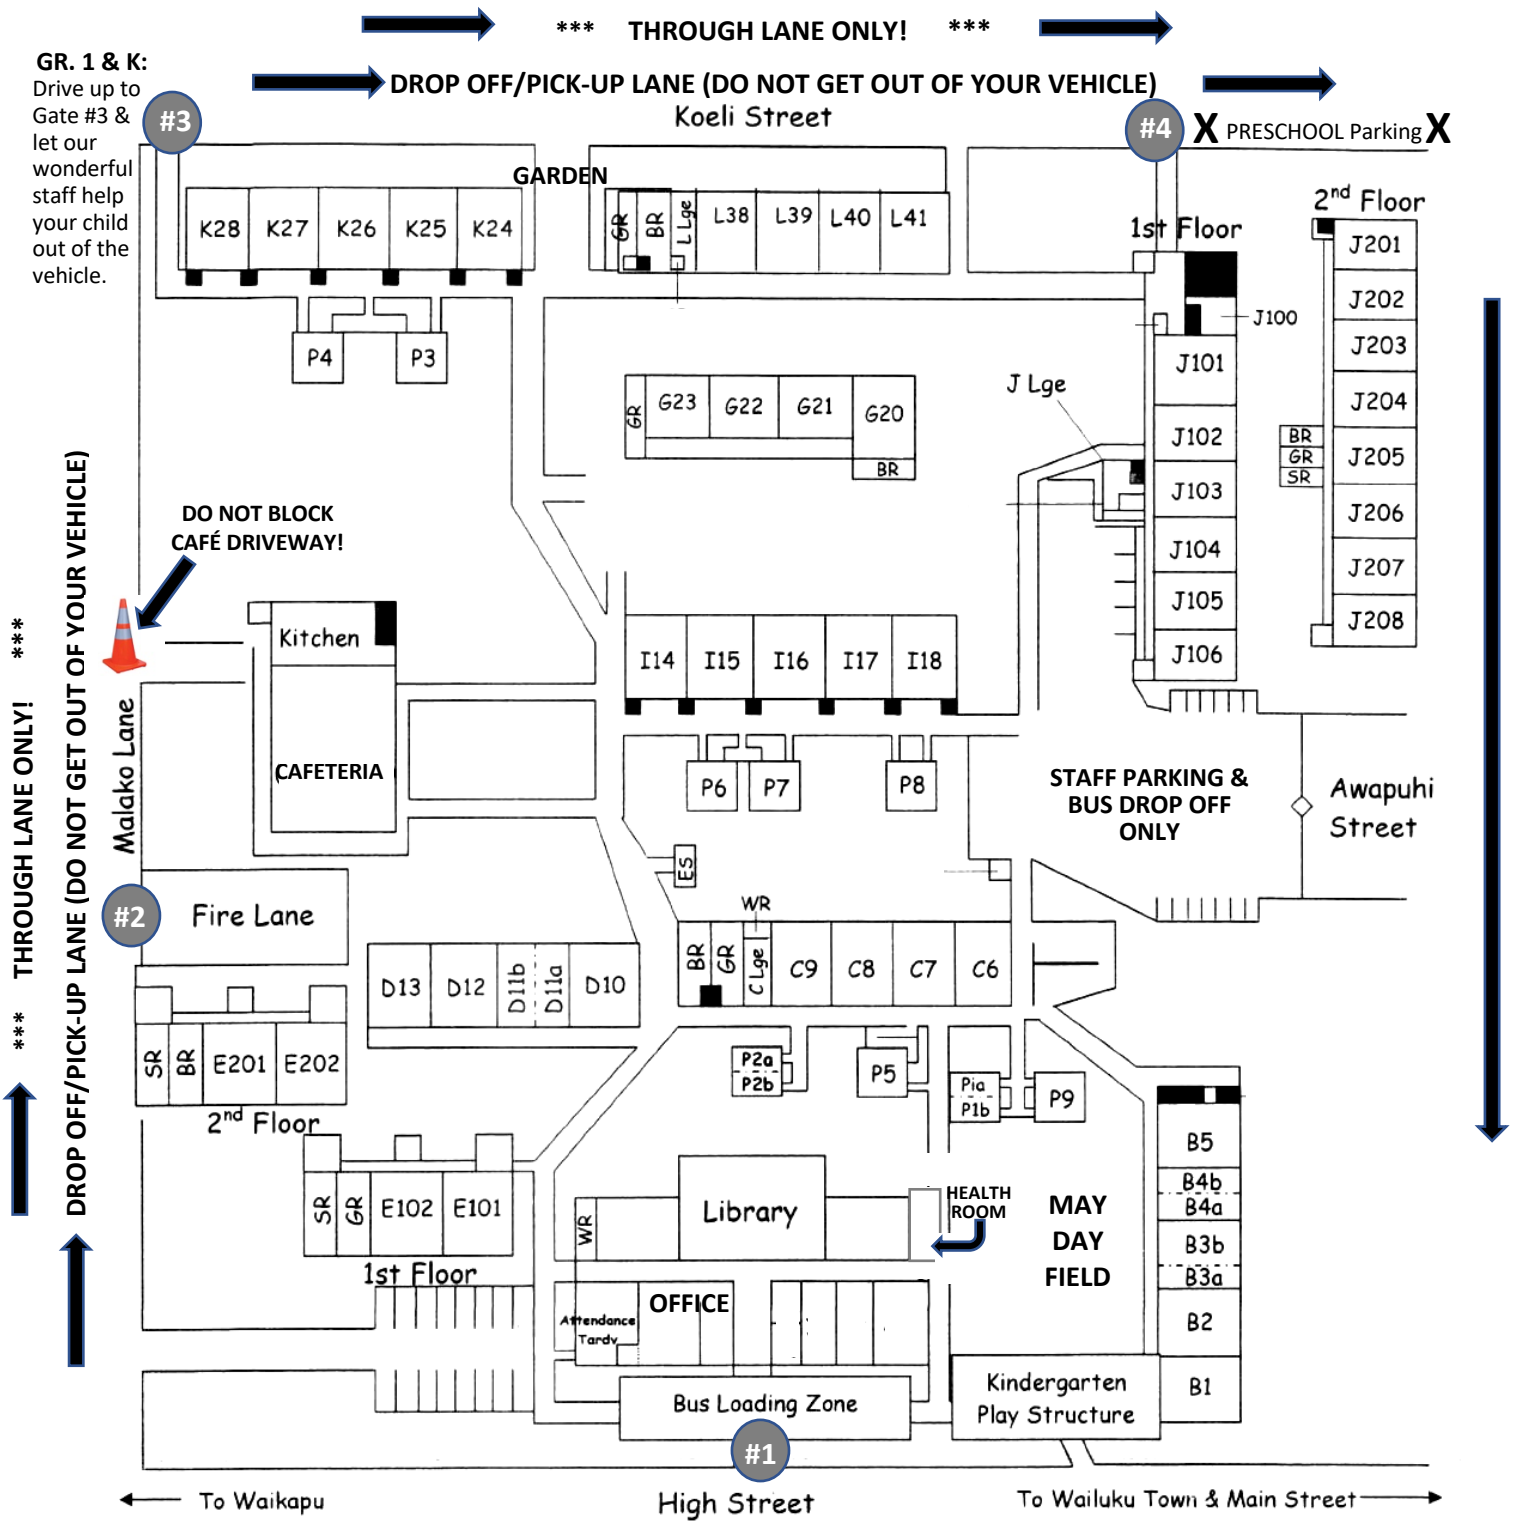

GR. 1 & K:
Drive up to Gate #3 & let our wonderful staff help your child out of the vehicle.

STREETS AROUND CAMPUS BECOME ONE-WAY FROM 7:00-8:00AM & 1:30-2:30PM

DRIVE WITH ALOHA!
Drive SLOWLY!, please!

SORRY, NO ONE ALLOWED ON CAMPUS FOR NOW (08/02/22).
Thank you for your patience and understanding.

- GATE #1: BUS riders only**
- GATE #2: Grades 2 & 5**
- GATE #3: Grades 1 & Kindergarten**
- GATE #4: Grades 3 & 4**
- SIBLINGS: DROP OFF/PICK UP AT YOUNGER sibling gate.**

SCHOOL STARTS AT 7:45AM. GATES CLOSE AT 7:50AM. REPORT TO OFFICE for a tardy pass after that. Except first day on 8/2/22 (Kinder starts at 8:00am).